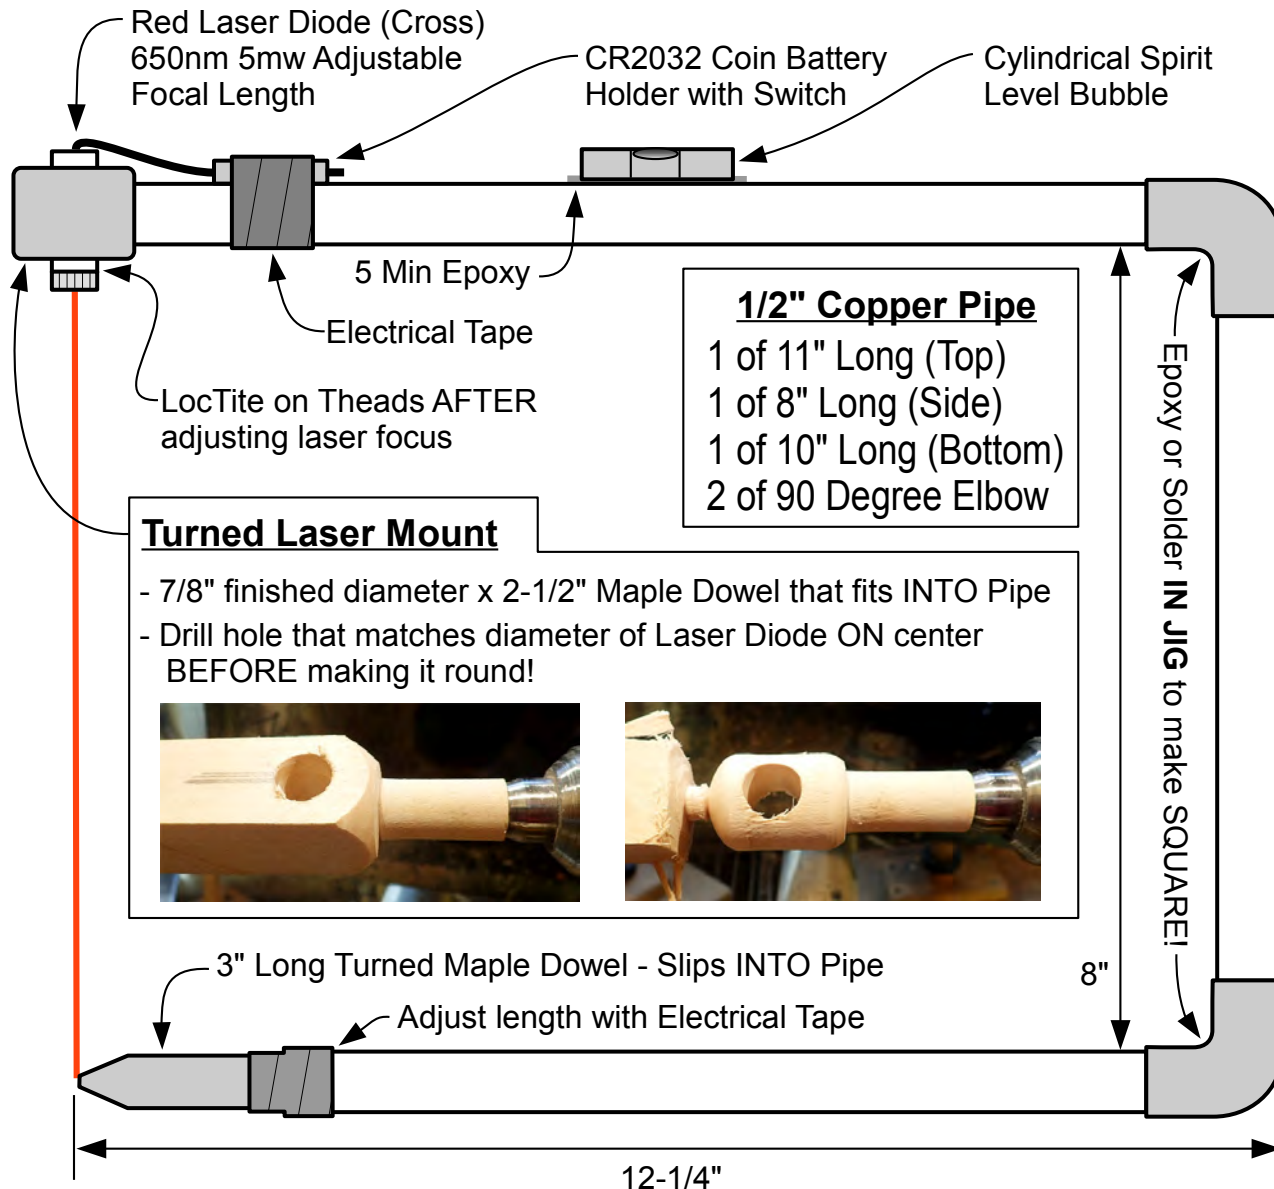

Laser Depth Gauge

Carl B. Ford III

Studio Woodturner

12/04/2022

www.carlford.us

Page 1 of 1

Carl's Hand Held Laser Depth Gauge

Bowl Depth Example

The laser shows the depth of the inside bottom on the outside!

Vase Depth Example

Carl's Hand Held Laser Depth Gauge

If using copper pipe then you need to use a simple jig to line things up and make everything square and parallel. 8" wide 3/4" plywood.

WWZMDiB ((♥(2Pcs) Red Laser Diode (Cross))) 650nm 5mw Adjustable Foc...

\$7.99

Only 20 left in stock - order soon.

✓prime

This is a gift Learn more

Qty: 1

Delete

Save for later

Delete

Save for later

10Pcs Mini Levels Cylindrical Horizontal Bubble Spirit Level for Balancing Ca...

\$4.99

In Stock

✓prime & FREE Returns

This is a gift Learn more

Color: 9.5x40mm