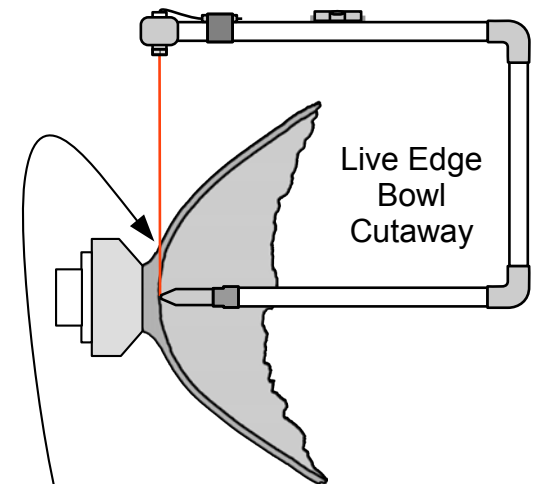

Laser Depth Gauge

Carl B. Ford III

Studio Woodturner

12/04/2022

www.carlford.us

Page 1 of 1

Carl's Hand Held Laser Depth Gauge

Bowl Depth Example

The laser shows the depth of the inside bottom on the outside!

Vase Depth Example

Carl's Hand Held Laser Depth Gauge

If using copper pipe then you need to use a simple jig to line things up and make everything square and parallel. 8" wide 3/4" plywood.