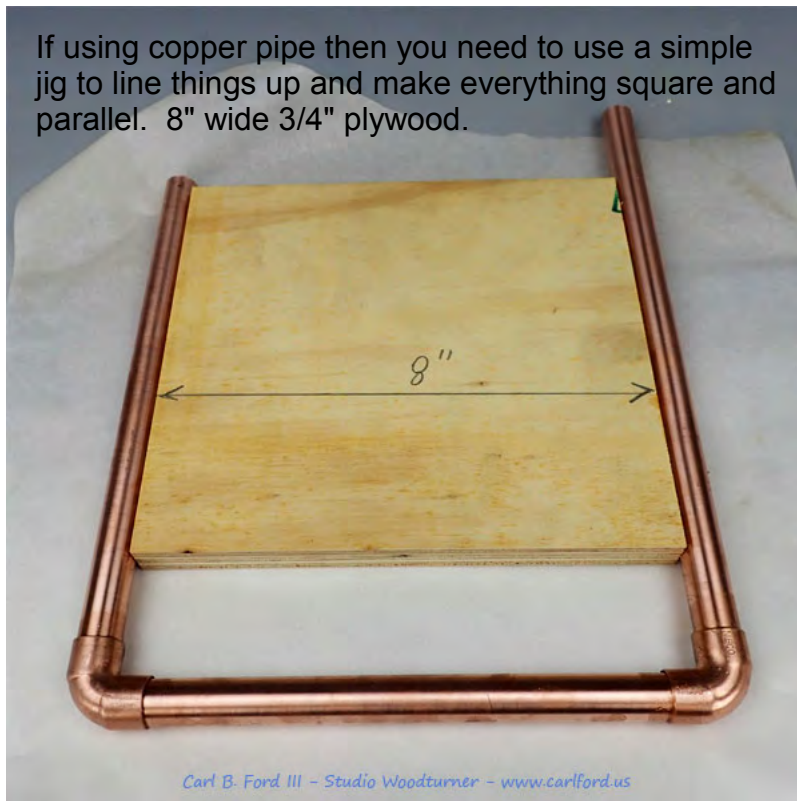

The laser shows the depth of the inside bottom on the outside!

Vase Depth Example

Carl's Hand Held Laser Depth Gauge

If using copper pipe then you need to use a simple jig to line things up and make everything square and parallel. 8" wide 3/4" plywood.