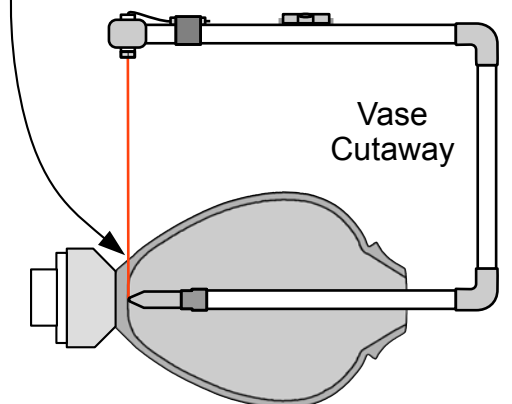

Laser Depth Gauge

Carl B. Ford III

Studio Woodturner

12/04/2022

www.carlford.us

Page 1 of 1

Carl's Hand Held Laser Depth Gauge

Bowl Depth Example

The laser shows the depth of the inside bottom on the outside!

Vase Depth Example

Carl's Hand Held Laser Depth Gauge

If using copper pipe then you need to use a simple jig to line things up and make everything square and parallel. 8" wide 3/4" plywood.